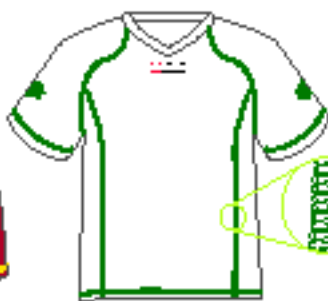

AVAILABLE
LONG SLEEVE
STYLES

103 NAVY/WHITE

102 RED/WHITE

101 ROYAL/WHITE

104 BLACK/WHITE

1 WHITE

ALSO AVAILABLE CUSTOM COLOR COMBINATIONS. CALL FOR DETAILS.

MAROON/GOLD
(SAMPLE CUSTOM COMBINATION)